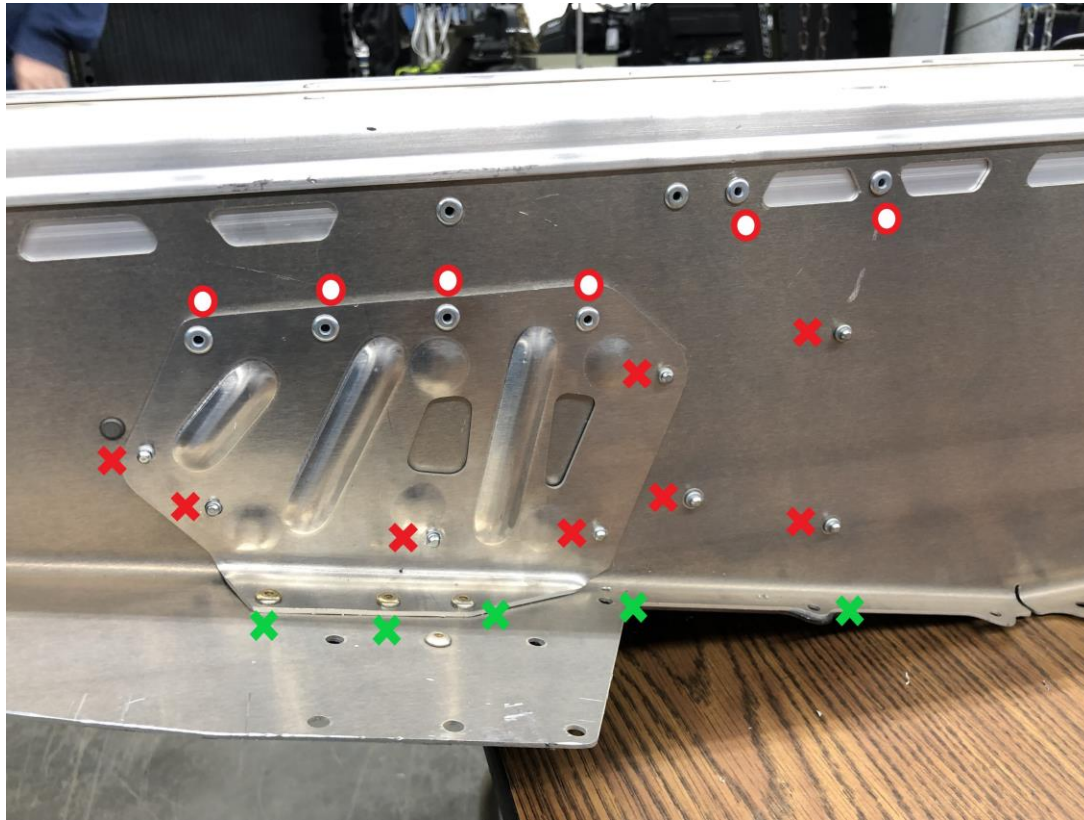

2019 Indy XC Tunnel Brace Kit

Available from the Polaris Race Dept. #0818007

Below LH picture shows rivet layout/direction for all 4 plates. The red X's show the silver rivets inserted from the inside of the tunnel. The red O's show the silver rivets inserted from the outside of the tunnel. The Green X's show the placement of the gold rivets.

The below rivets are required to correctly install all 4 plates:

28-7661973 – silver rivets

10-7661637 – gold rivets

Below pictures are of the inside tunnel plates